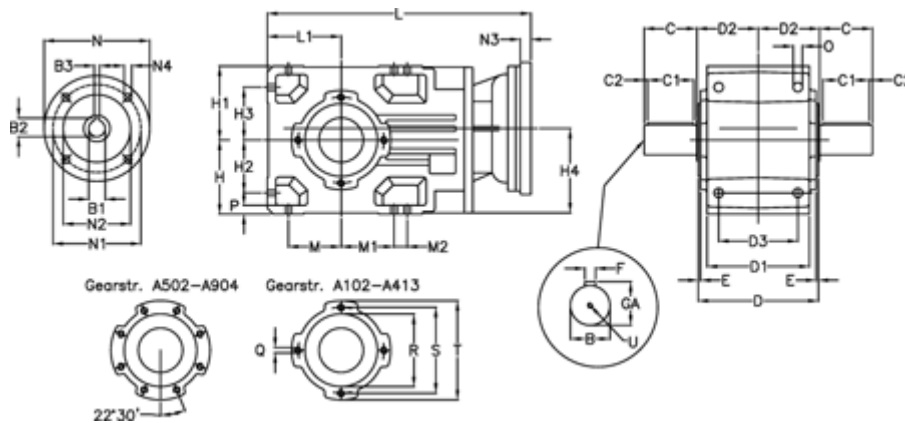

Article number: 29600100962240
 Description: Bevel helical gearbox
 A102UD-9,6-P100B5

Measures

B = 25	D1 = 95	H1 = 70	M2 = 0	Q = M8x12
B1 = 28	D2 = 63	H2 = 50.0	N = 250	R = 80
B2 = 31.3	D3 = 75	H3 = 50.0	N1 = 215	S = 100
B3 = 8	Description = A102UD-xx-P100 B5	H4 = 83.0	N2 = 180	T = 120
C = 45	E = 3.0	L = 312.0	N3 = 0	U = M8x19
C1 = 35	F = 8	L1 = 70	N4 = M12x16	
C2 = 5.0	GA = 28.0	M = 50.0	O = 9.5	
D = 117	H = 70	M1 = 50.0	P = 9	